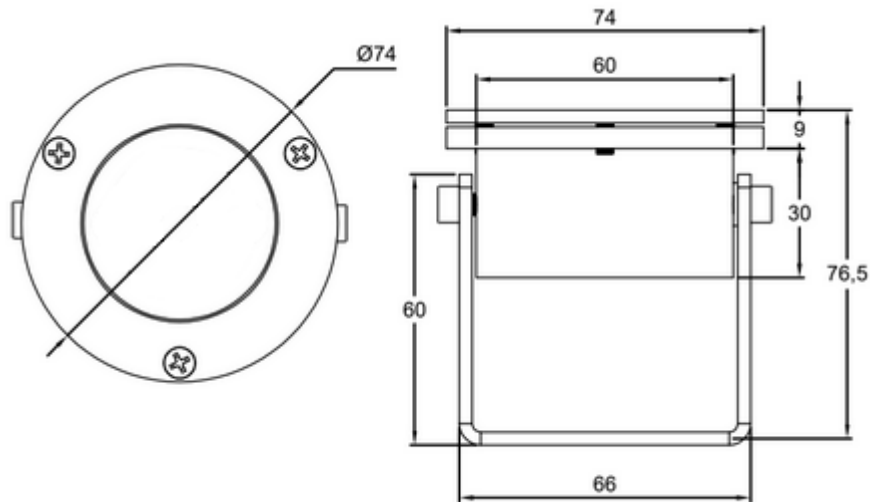

# RGBW LED LIGHT D74 12W

Type	Spot light
Voltage	24 VDC
Power	12W
Color	RGB
Control	512 DMX
Beam angle	40
Body	316 Stainless Steel
Protection Class	IP68
Glass	8mm Tempered glass
Cable	1,5 meter (5wires)
Environment	Dry / Submerged
Driver	Constant current driver
Luminaus	R: 75 G: 180 B: 90 W: 27