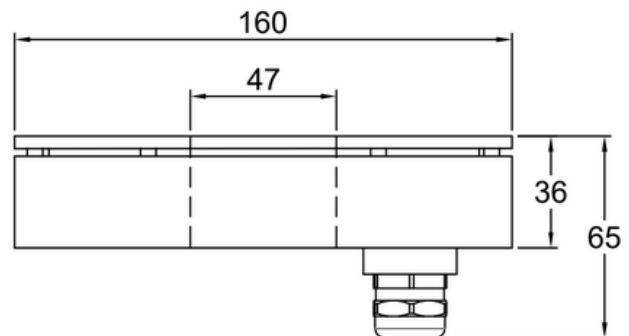

RGBW LED LIGHT D160 24W

FONTA

Type	Ring light
Voltage	24 VDC
Power	24W
Color	RGBW
Control	512 DMX
Beam angle	45
Body	316 Stainless Steel
Protection Class	IP68
Glass	10mm Tempered glass
Cable	1,5 meter (5wires)
Environment	Dry / Submerged
Driver	Constant current driver
Luminaus	R:150 G: 360 B:180 W:540