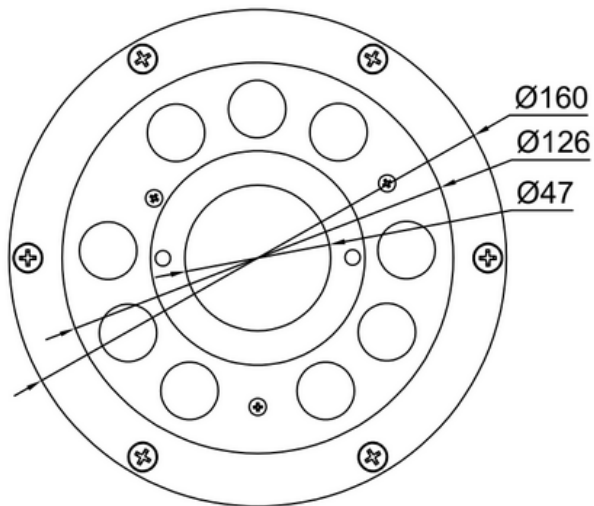

RGBW LED LIGHT D160 24W

FONTA

Type	Ring light
Voltage	24 VDC
Power	24W
Color	RGBW
Control	512 DMX
Beam angle	45
Body	316 Stainless Steel
Protection Class	IP68
Glass	10mm Tempered glass
Cable	1,5 meter (5wires)
Environment	Dry / Submerged
Driver	Constant current driver
Luminaus	R:150 G: 360 B:180 W:540