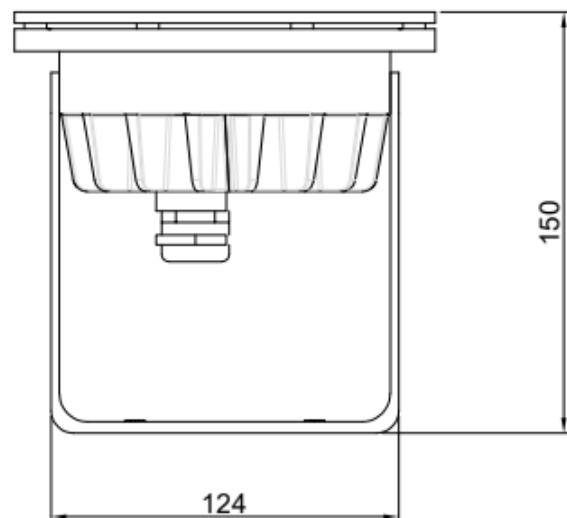

# RGBW LED LIGHT D150 32W

**FONTA**

Type	Spot light
Voltage	24 VDC
Power	32W
Color	RGBW
Control	512 DMX
Beam angle	40
Body	316 Stainless Steel
Protection Class	IP68
Glass	12mm Tempered glass
Cable	1,5 meter (5wires)
Environment	Dry / Submerged
Driver	Constant current driver
Luminaus	R: 200 G: 480 B: 240 W: 720