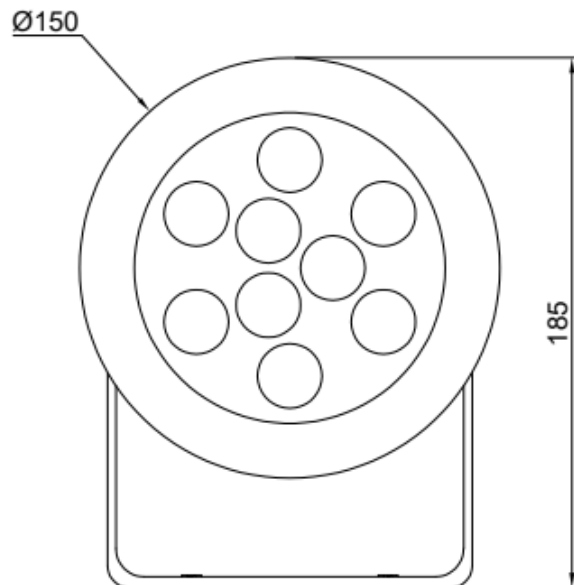

# RGBW LED LIGHT D150 32W

**FONTA**

Type	Spot light
Voltage	24 VDC
Power	32W
Color	RGBW
Control	512 DMX
Beam angle	40
Body	316 Stainless Steel
Protection Class	IP68
Glass	12mm Tempered glass
Cable	1,5 meter (5wires)
Environment	Dry / Submerged
Driver	Constant current driver
Luminaus	R: 200 G: 480 B: 240 W: 720