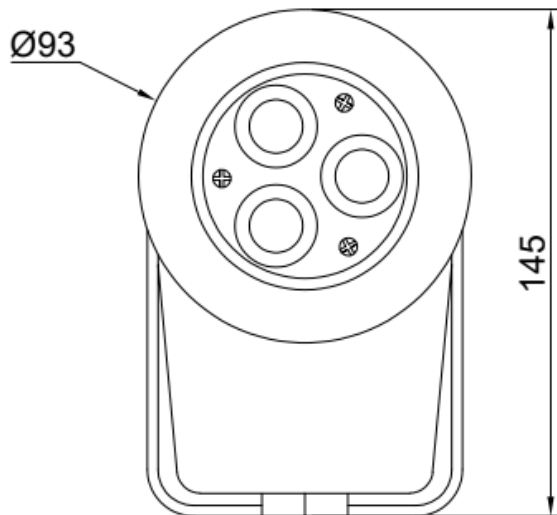

FONTA

RGB LED LIGHT D93 9W

Type	Spot light
Voltage	24 VDC
Power	9W
Color	RGB
Control	512 DMX
Beam angle	40
Body	316 Stainless Steel
Protection Class	IP68
Glass	12mm Tempered glass
Cable	1,5 meter (5wires)
Environment	Dry / Submerged
Driver	Constant current driver
Luminaus	R: 35 G: 90 B: 40