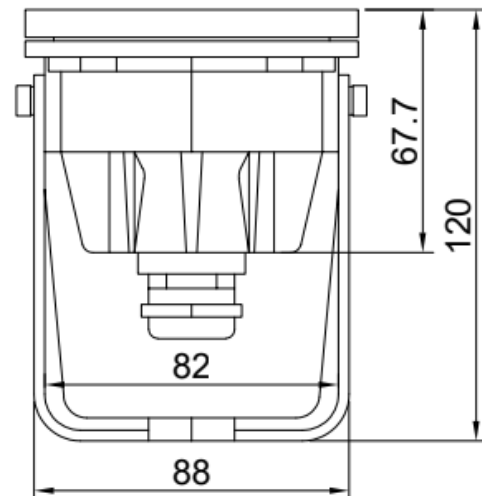

FONTA

RGB LED LIGHT D93 9W

Type	Spot light
Voltage	24 VDC
Power	9W
Color	RGB
Control	512 DMX
Beam angle	40
Body	316 Stainless Steel
Protection Class	IP68
Glass	12mm Tempered glass
Cable	1,5 meter (5wires)
Environment	Dry / Submerged
Driver	Constant current driver
Luminaus	R: 35 G: 90 B: 40