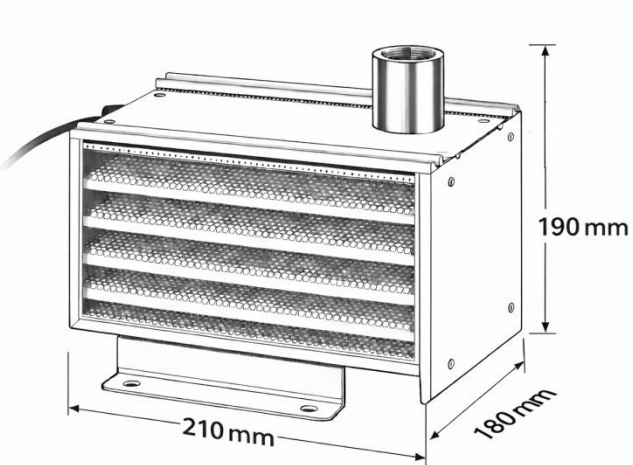

FONTA

DMX Water Pump

DMX Water Pump

This compact submersible water pump generates high water flow. DMX control allows water flow to be changed quickly.

Large surface filter elements ensure long intervals between filter services. Easy detachable suction elements for cleaning.

- Submersible
- 512 DMX controllable
- 24 VDC
- 150W
- Max. Flow 115 LPM
- Up to 1 Bar.
- 1" outlet
- IP 68
- 304 or 316 grade steel

FONTA