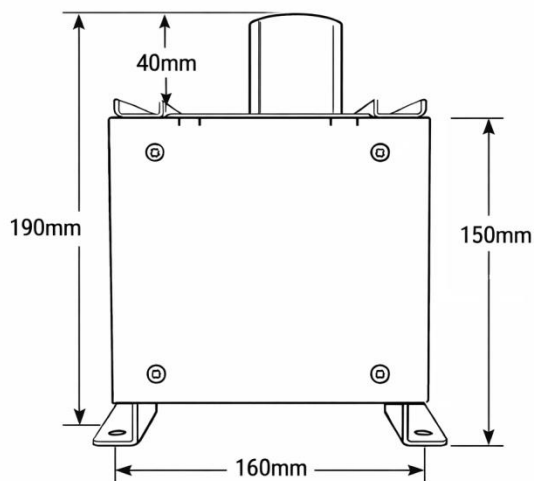

FONTA

DMX Water Pump

DMX Water Pump

This compact submersible water pump generates high water flow. DMX control allows water flow to be changed quickly.

Large surface filter elements ensure long intervals between filter services. Easy detachable suction elements for cleaning.

- Submersible
- 512 DMX controllable
- 24 VDC
- 150W
- Max. Flow 115 LPM
- Up to 1 Bar.
- 1" outlet
- IP 68
- 304 or 316 grade steel

FONTA