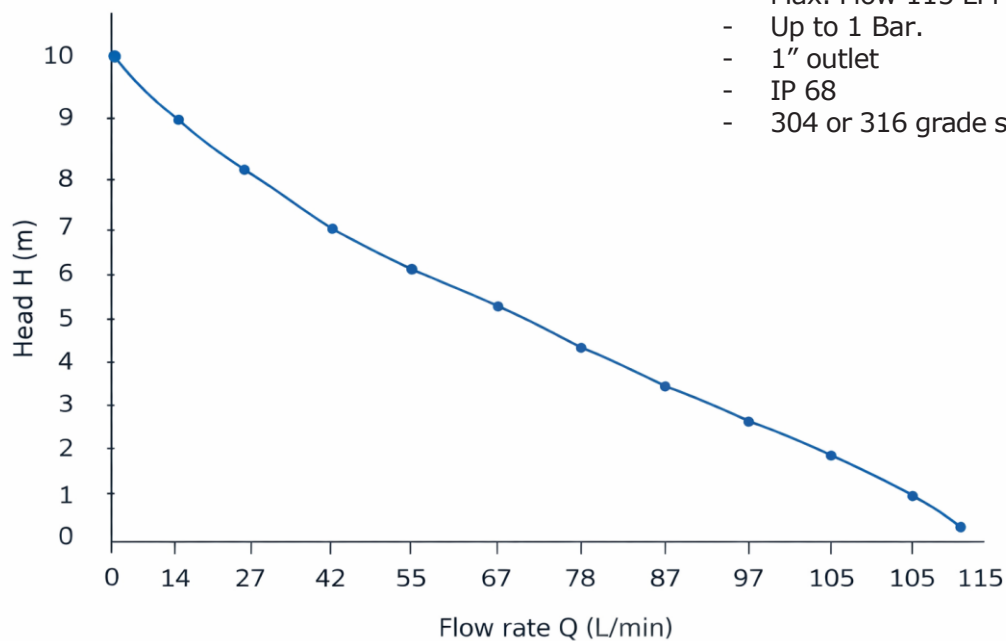

FONTA

DMX Water Pump

DMX Water Pump

This compact submersible water pump generates high water flow. DMX control allows water flow to be changed quickly.

Large surface filter elements ensure long intervals between filter services. Easy detachable suction elements for cleaning.

- Submersible
- 512 DMX controllable
- 24 VDC
- 150W
- Max. Flow 115 LPM
- Up to 1 Bar.
- 1" outlet
- IP 68
- 304 or 316 grade steel

FONTA