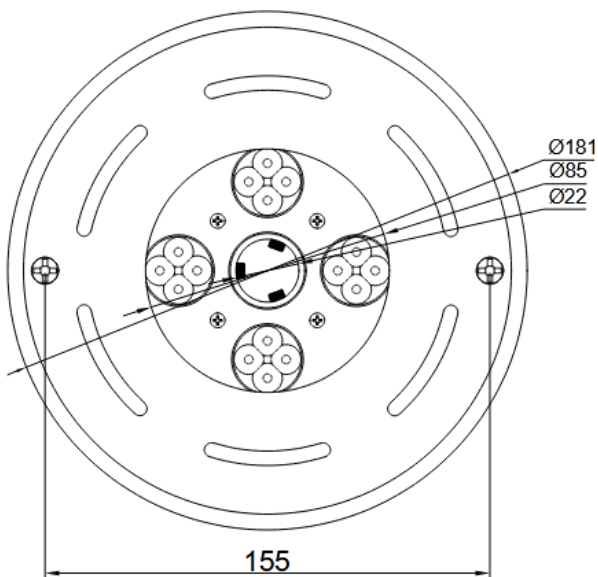

RGBW LED LIGHT D181 16W

FONTA

Type	Ring light
Voltage	24 VDC
Power	16W
Color	RGBW
Control	512 DMX
Beam angle	40
Body	316 Stainless Steel
Protection Class	IP68
Glass	8mm Tempered glass
Cable	1,5 meter (5wires)
Environment	Dry / Submerged
Driver	Constant current driver
Luminaus	R:210 G:480 B:180 W:570