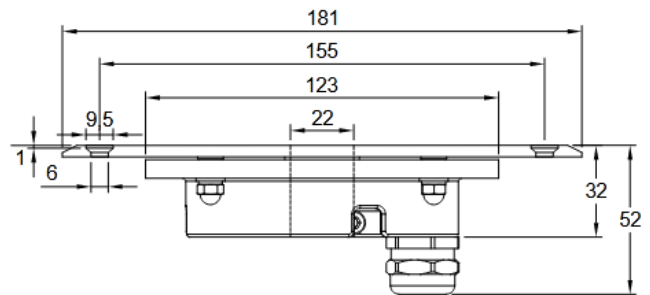

RGBW LED LIGHT D181 16W

FONTA

Type	Ring light
Voltage	24 VDC
Power	16W
Color	RGBW
Control	512 DMX
Beam angle	40
Body	316 Stainless Steel
Protection Class	IP68
Glass	8mm Tempered glass
Cable	1,5 meter (5wires)
Environment	Dry / Submerged
Driver	Constant current driver
Luminaus	R:210 G:480 B:180 W:570