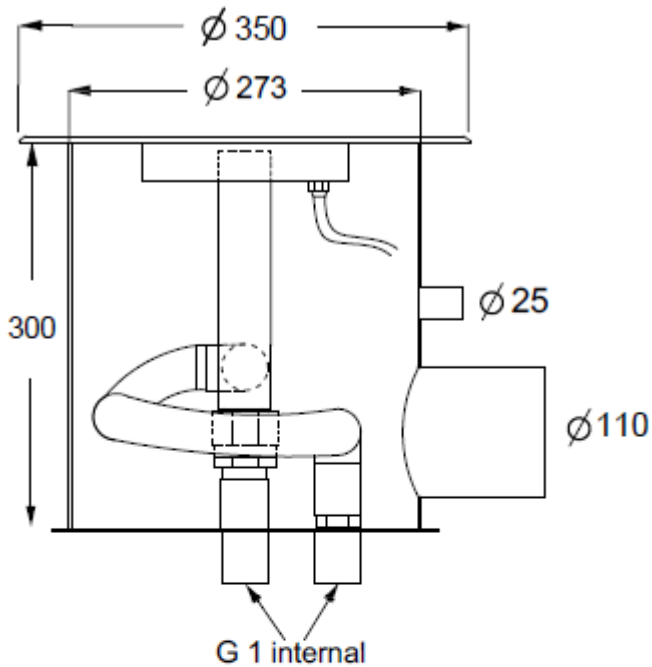

FONTA

Variable Dry Deck Set

Variable Dry Deck Set

Variable Jet nozzle with stainless steel in-ground housing and LED light. Requires two 150W DMX water pumps.

With RGB LED light and DMX pumps different living water creations are endless, water shape transformations are very eye catching.

Advantages:

- Compact solution
- Swivel for easy adjusting
- Many different water jet shapes

Cover options

- Shape can be round or square
- Outer diameter can be custom size
- Right edge or beveled edge
- 304 or 316 grade steel
- 5 or 6 mm thickness