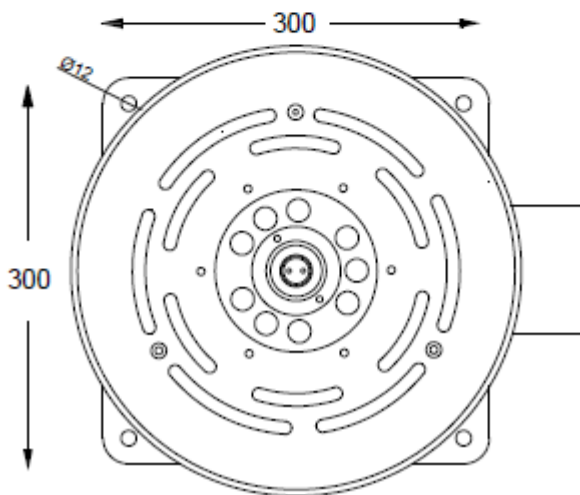

FONTA

Variable Dry Deck Set

Variable Dry Deck Set

Variable Jet nozzle with stainless steel in-ground housing and LED light. Requires two 150W DMX water pumps.

With RGB LED light and DMX pumps different living water creations are endless, water shape transformations are very eye catching.

Advantages:

- Compact solution
- Swivel for easy adjusting
- Many different water jet shapes

Cover options

- Shape can be round or square
- Outer diameter can be custom size
- Right edge or beveled edge
- 304 or 316 grade steel
- 5 or 6 mm thickness