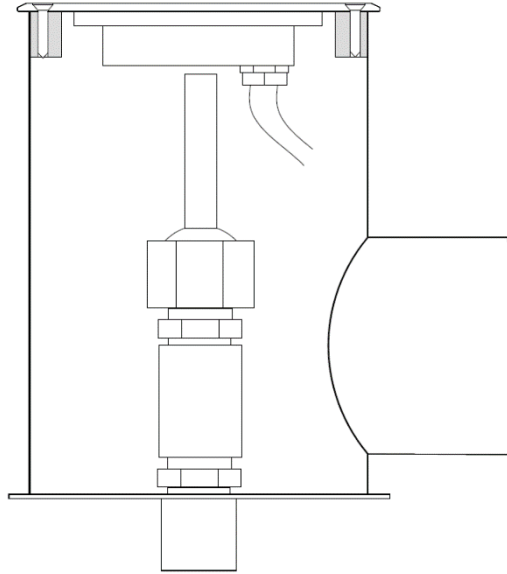

FONTA

Nozzle Dry Deck

Nozzle Dry Deck

- RGB (W) - DMX DC24V 16W LED Light
- 304 Stainless steel body (316 on request)
- Bottom 1" connections for water inlet (side connection as option)
- Fits all clear jet (lance) nozzles
- Outlet fits 110mm sewer pipe