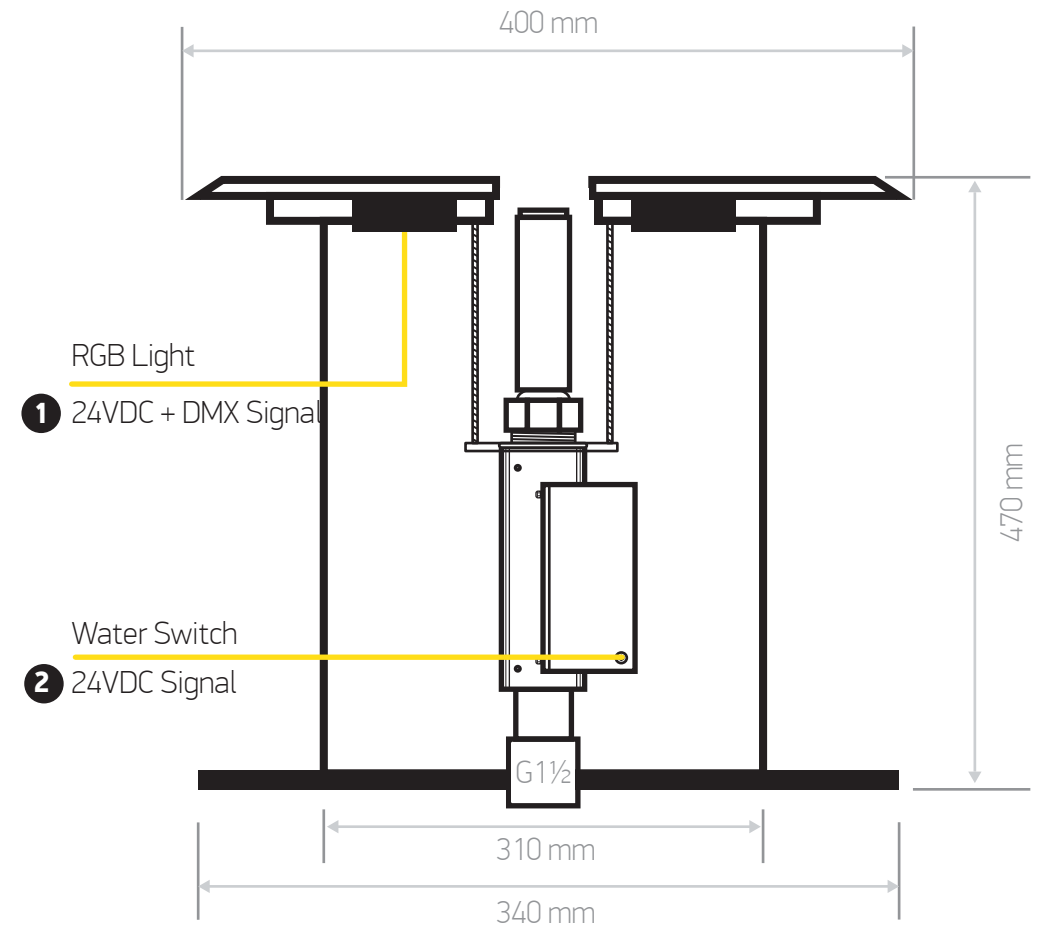

## Characteristics

- All made of 304 Stainless Steel (316 on request)
- Cover 5mm (6mm on request)
- Twin 9W RGB DMX LED lights
- Can operate under water (water level independent)
- Inlet and outlet connections: G 1 1/2"
- Power 24VDC 16W (12VDC on request)
- No additional filter needed
- No water hammer fault possibility
- Water flow: 140 L/min max