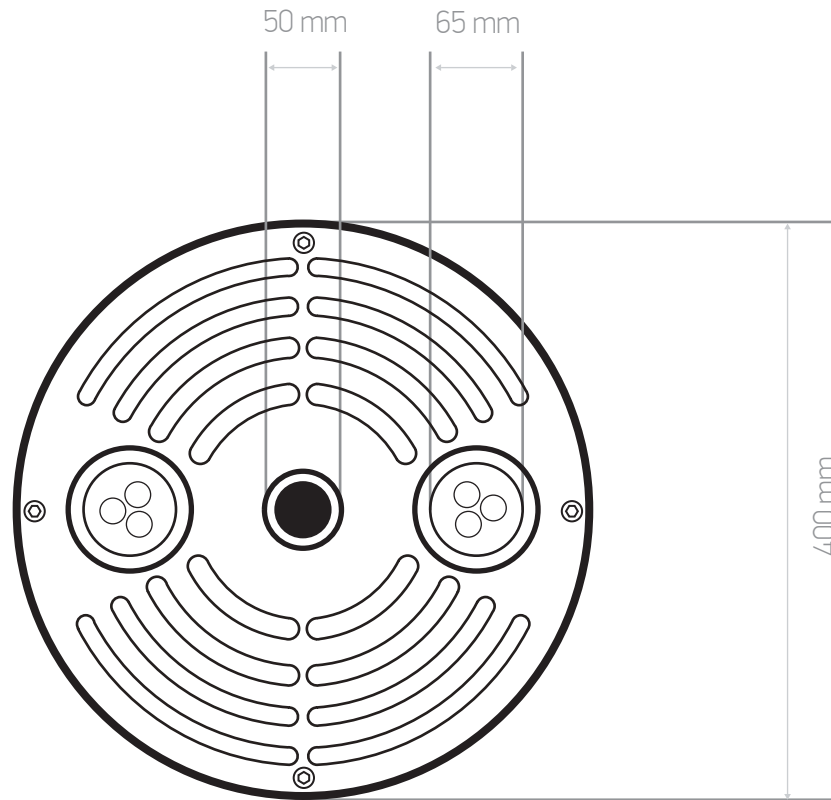

## Characteristics

- All made of 304 Stainless Steel (316 on request)
- Cover 5mm (6mm on request)
- Twin 9W RGB DMX LED lights
- Can operate under water (water level independent)
- Inlet and outlet connections: G 1 1/2"
- Power 24VDC 16W (12VDC on request)
- No additional filter needed
- No water hammer fault possibility
- Water flow: 140 L/min max