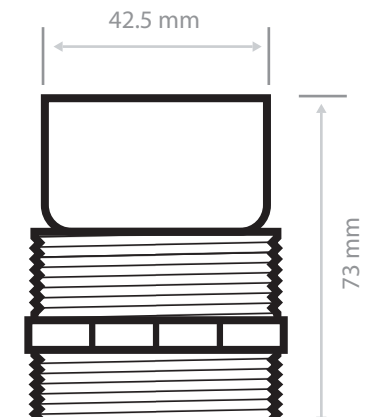

FONTA

CLUSTER MULTI JET

Optimum choice considering to quality, economy, fast service and design

Internal G1½"

Internal G2"

External G1½"

External G1½"

Characteristics

- Outlet holes in custom diameter and quantity

- Easy adjustable swivel head in $\pm 6^\circ$

- Material 304 stainless steel (316 or brass on request)