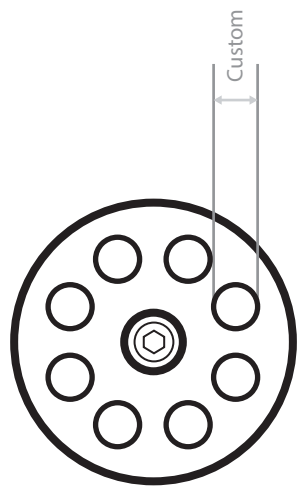

FONTA

CLUSTER MULTI JET

Optimum choice considering to quality, economy, fast service and design

Internal G1½"

Internal G2"

External G1½"

External G1½"

Characteristics

- Outlet holes in custom diameter and quantity

- Easy adjustable swivel head in $\pm 6^\circ$

- Material 304 stainless steel (316 or brass on request)