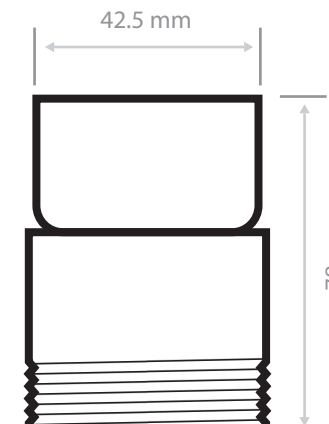

FONTA

CLUSTER MULTI JET

Optimum choice considering to quality, economy, fast service and design

Internal G1½"

Internal G2"

External G1½"

External G1½"

Characteristics

- Outlet holes in custom diameter and quantity

- Easy adjustable swivel head in $\pm 6^\circ$

- Material 304 stainless steel (316 or brass on request)