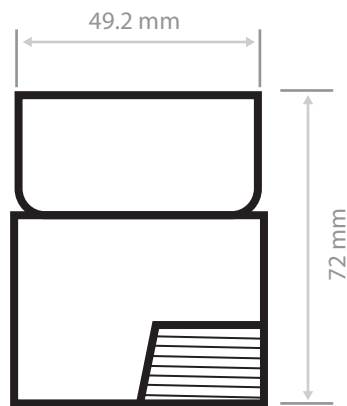

FONTA

CLUSTER MULTI JET

Optimum choice considering to quality, economy, fast service and design

Internal G1½"

Internal G2"

External G1½"

External G1½"

Characteristics

- Outlet holes in custom diameter and quantity

- Easy adjustable swivel head in $\pm 6^\circ$

- Material 304 stainless steel (316 or brass on request)