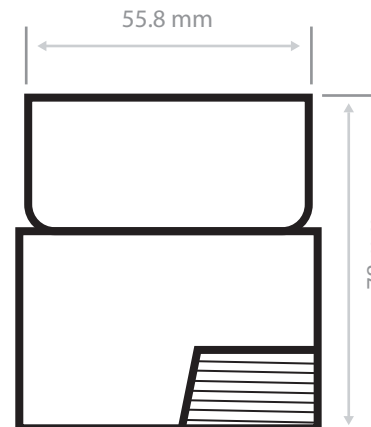

FONTA

CLUSTER MULTI JET

Optimum choice considering to quality, economy, fast service and design

Internal G1½"

Internal G2"

External G1½"

External G1½"

Characteristics

- Outlet holes in custom diameter and quantity

- Easy adjustable swivel head in $\pm 6^\circ$

- Material 304 stainless steel (316 or brass on request)