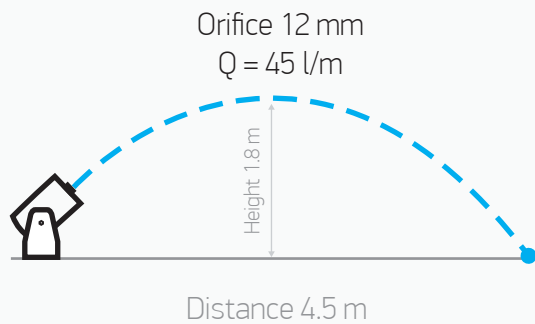

## Characteristics

Body: 316 Stainless Steel (brushed)  
 Stainless steel nozzle diameter: 10-15 mm  
 Water tube connection: 1" - 1½"  
 Weight: 12.5 kg  
 Control: DMX (optional)  
 Lighting: 10W RGB (optional)  
 Power: 24V 40W  
 Max jet distance: 4.5 m @ 2.7 m height

Front view  
sizes, mm