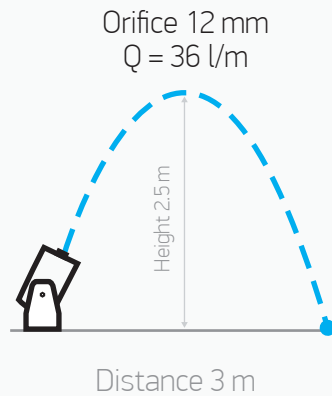

## Characteristics

Body: 316 Stainless Steel (brushed)  
 Stainless steel nozzle diameter: 10-15 mm  
 Water tube connection: 1" - 1½"  
 Weight: 12.5 kg  
 Control: DMX (optional)  
 Lighting: 10W RGB (optional)  
 Power: 24V 40W  
 Max jet distance: 4.5 m @ 2.7 m height

Front view  
sizes, mm