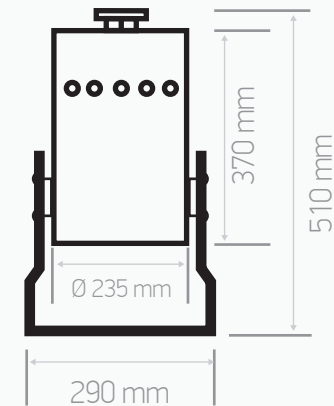

## Characteristics

Body: 316 Stainless Steel (brushed)  
 Stainless steel nozzle diameter: 10-15 mm  
 Water tube connection: 1" - 1½"  
 Weight: 12.5 kg  
 Control: DMX (optional)  
 Lighting: 10W RGB (optional)  
 Power: 24V 40W  
 Max jet distance: 4.5 m @ 2.7 m height

Front view  
sizes, mm