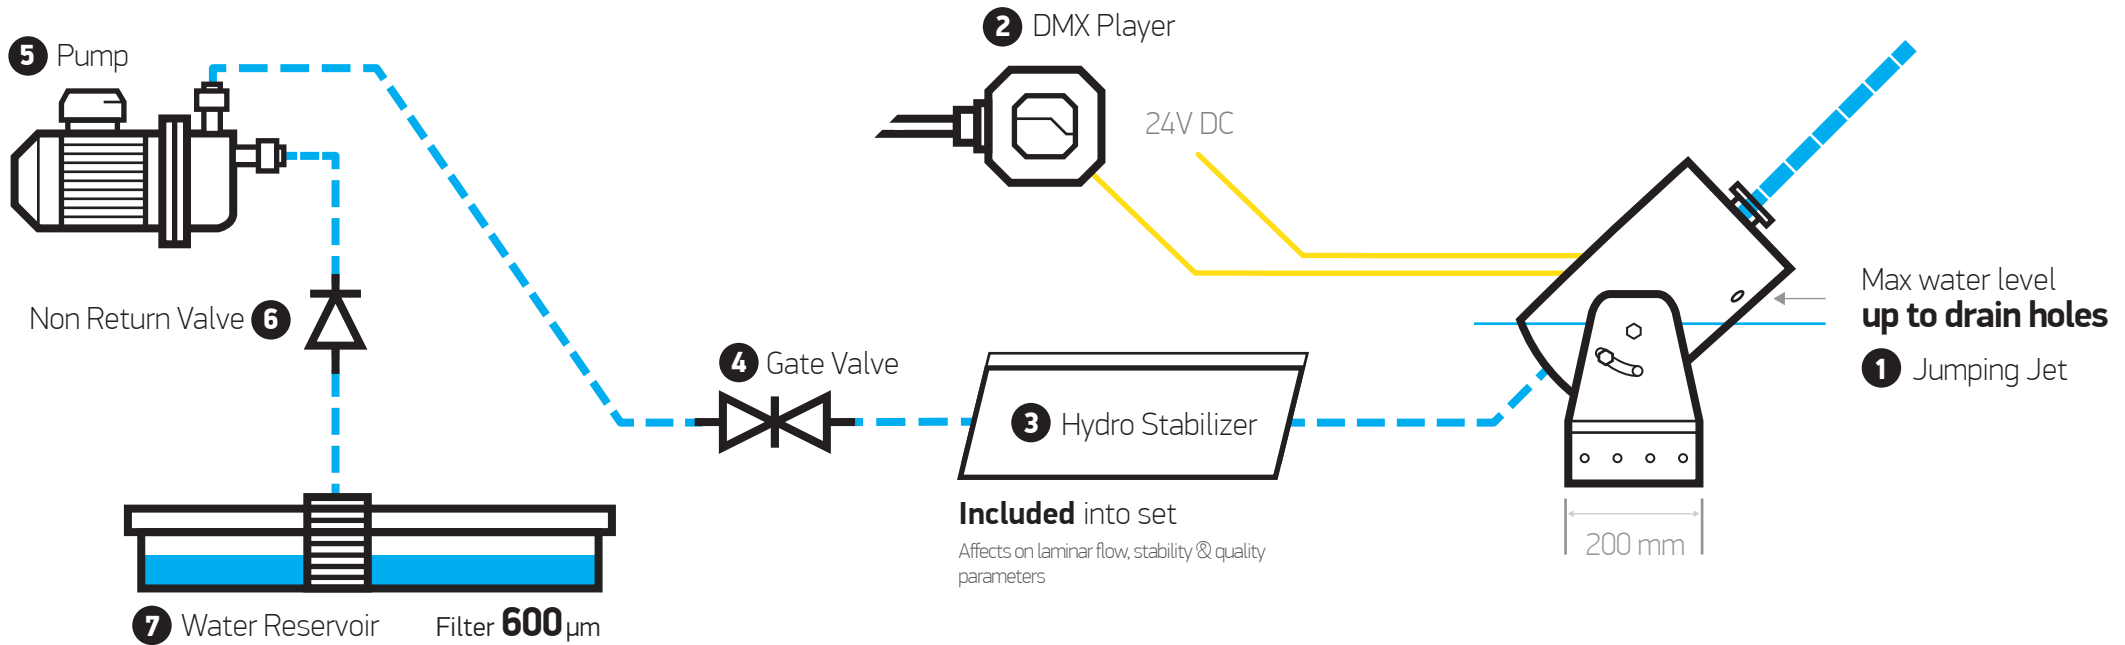

JUMPING JET

FONTA

Optimum choice considering to quality, economy, fast service and design