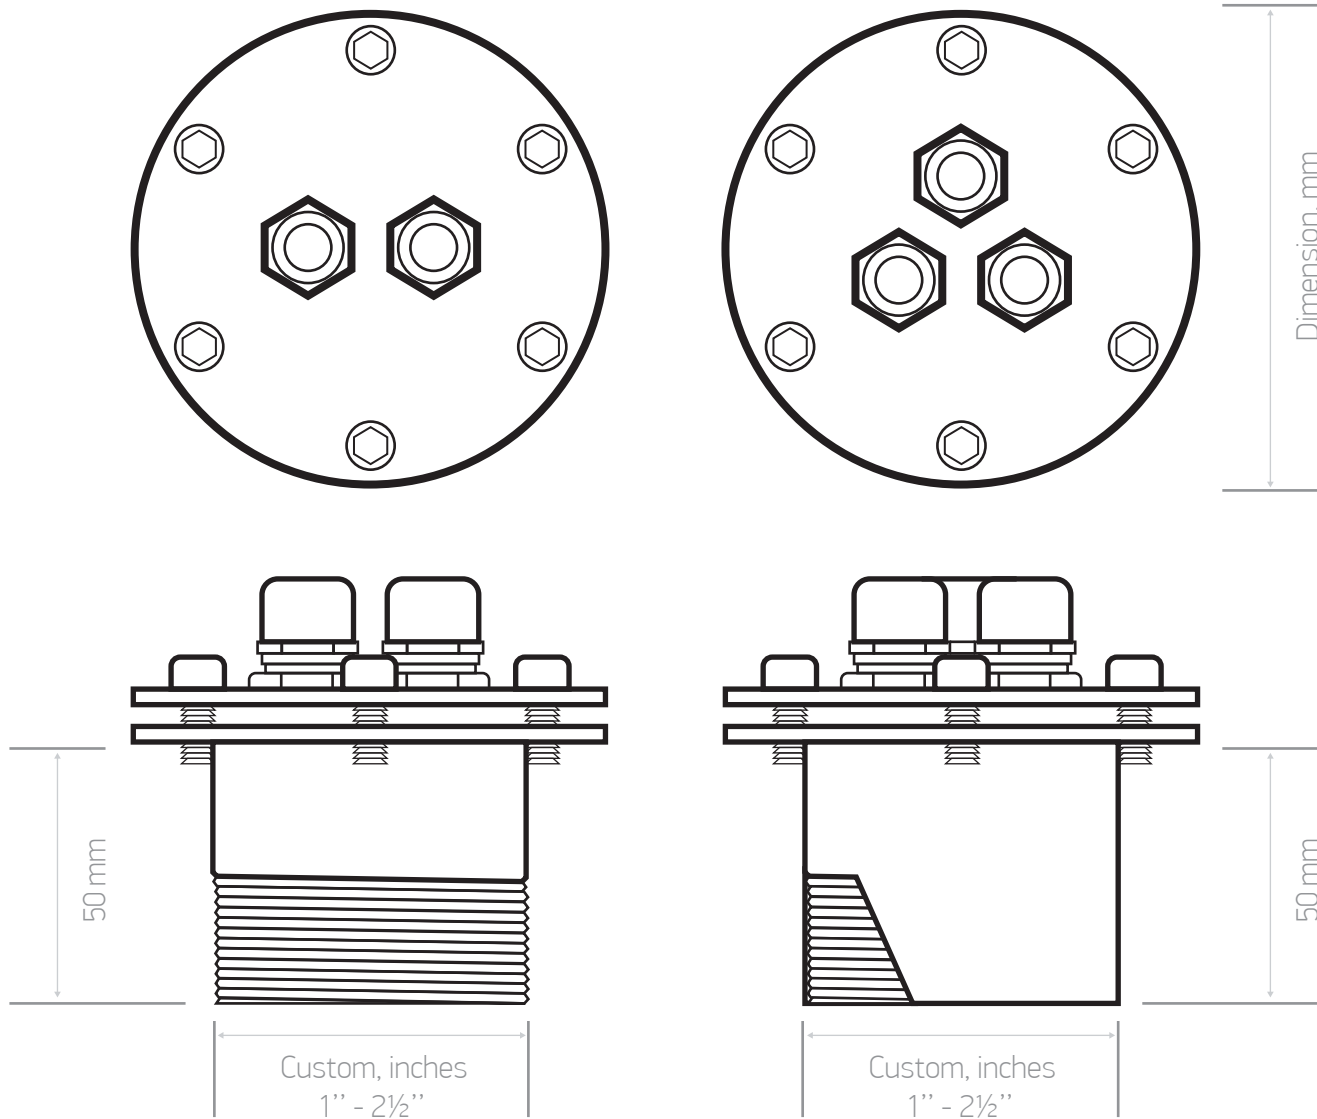

CABLE INLETS / CUSTOM MADE

FONTA

Optimum choice considering to quality, economy, fast service and design

Description

- Housing made of A 316 Stainless Steel
- Base with any size external or internal thread
- Cable glands IP68 stainless steel (any size and quantity needed)
- Removable flange cap with screws
- Acid proof gasket (O-ring)